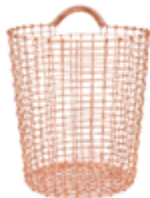

BIN 18

---

18 litre

Copper

H 34 cm Top Ø 30 cm